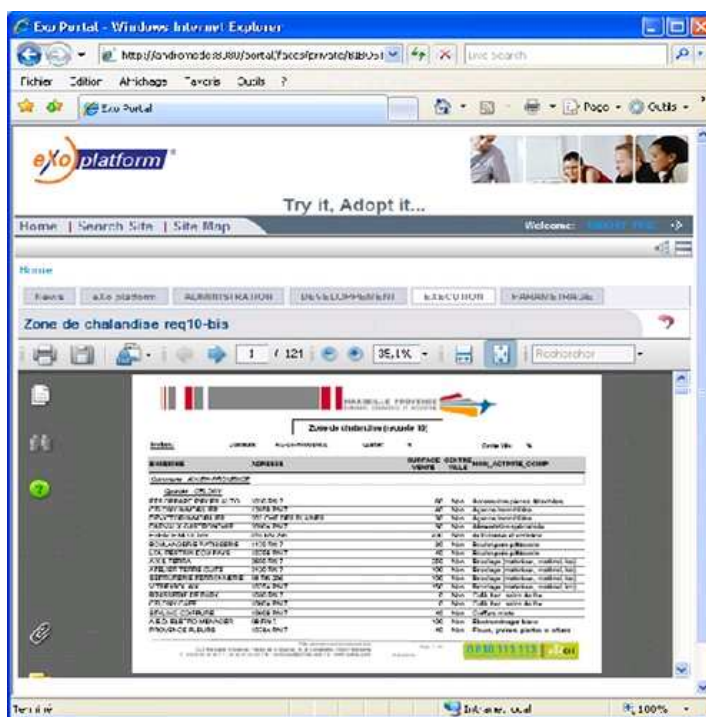

How to satisfy CCIMP requirements

Within CCIMP open source development process, some projects concern reports development, based on data coming from the commercial establishments located on its territory as well as on the results of an inquiry dealing with the sustainable environmental development. In both use cases, the reporting is related to parameterized default relations (regarding 40 environs).

SpagoBI platform, integrated with eXo and JasperReports solutions, has met the community's expectations. Moreover, the development time, usually accepted for this type of solutions, has been totally respected. In this open source developing process with open source solutions, CCIMP has been supported by Micropole Unvers, SpagoBI integrator partner.

Key Benefits

- ☐ Analyzing local data in order to gather useful information for a continuous development of the territory;
- ☐ Ensuring that technical targets are matched and that technical quality meets CCIMP requirements.

Professional Support

- ☐ SpagoBI is the unified Free Platform for the development of BI solutions at enterprise level;
- ☐ SpagoBI is supported by Engineering Group (www.eng.it), an IT global player and Italy's largest operator in the IT services market.

OW2

OW2 Consortium
21 rue de Madrid
75 008 Paris, FRANCE
www.ow2.org
contact@ow2.org

About OW2

Founded in January 2007 as a result of the merger of ObjectWeb and OrientWare communities, OW2 is an independent industry consortium dedicated to developing open source code middleware and to fostering a vibrant community and business ecosystem. Building on the legacy of ObjectWeb and OrientWare, OW2 federates more than one hundred organizations and 6000 developers in Europe, Asia and the Americas. OW2 hosts over one hundred technology Projects, including Lomboz, Sync4j, eXo Platform, XWiki, SpagoBI and JOnAS. Several of the OW2 projects are combined into market-driven Initiatives, such as the ESB/SOA Initiative and the Business Intelligence Initiative, which facilitate their implementation by systems integrators, OEMs and end-users. A typical global open-source organization, OW2 aims to bring together grassroots communities across all continents through Local Chapters. [More information about OW2 is available at http://www.ow2.org](http://www.ow2.org)