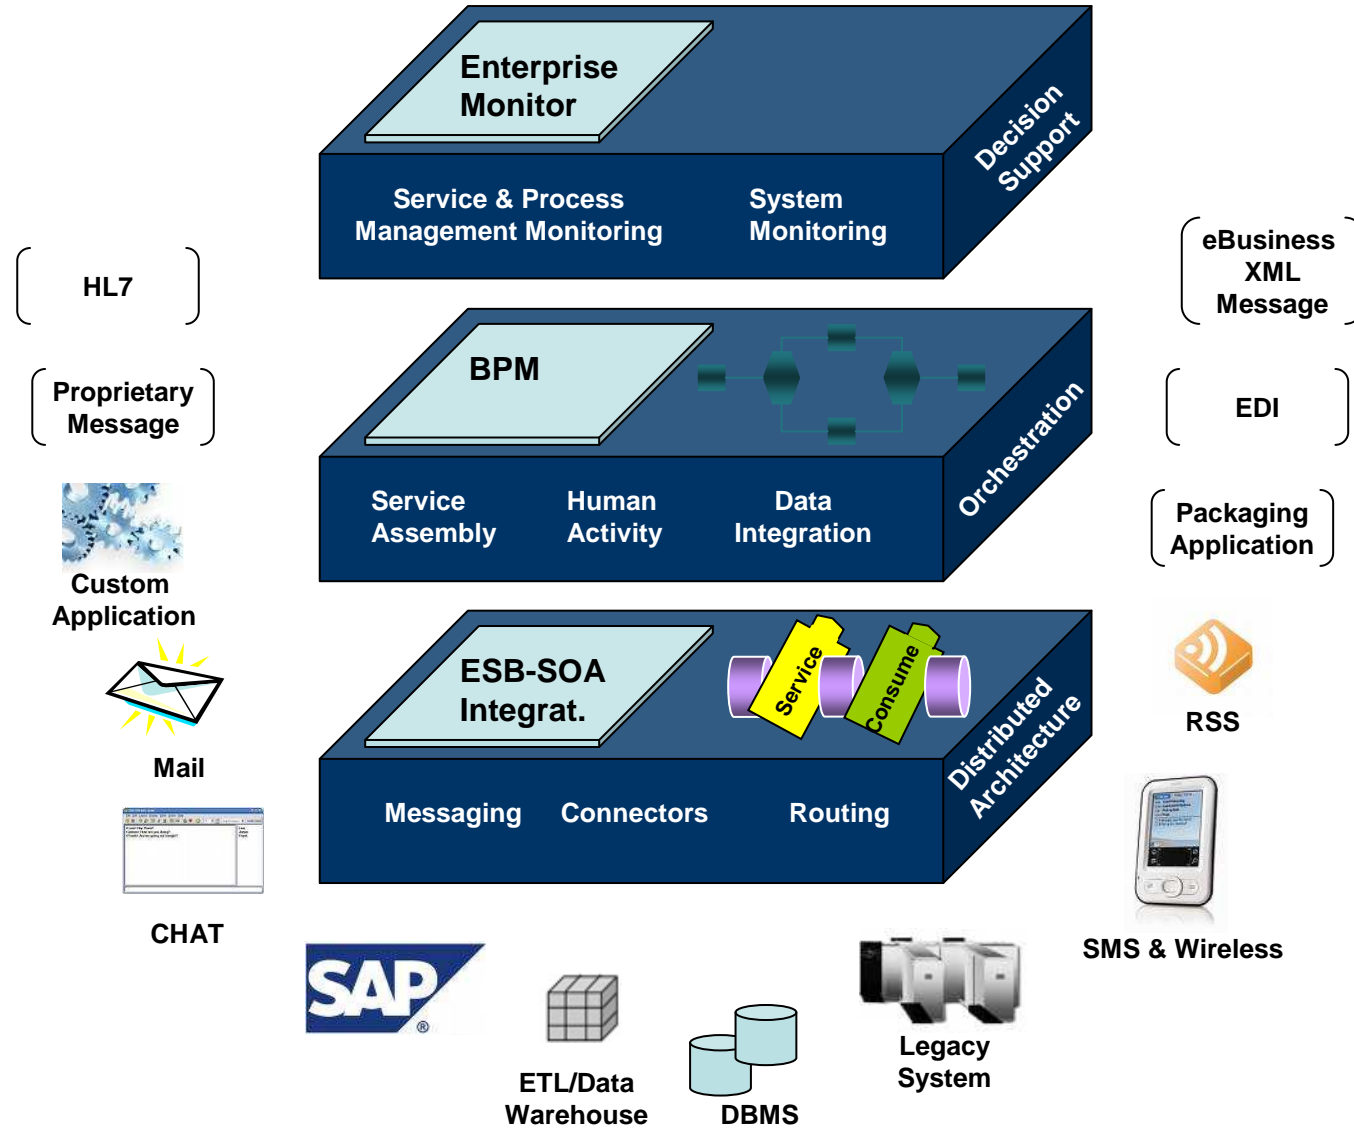

Spagic Services & Communication Hub