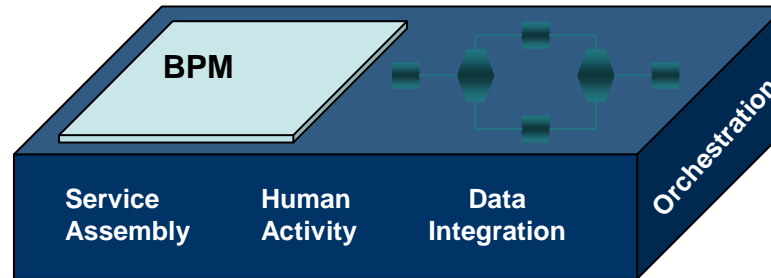

UDDI (Description, Discovery and Integration)

freebXML

ebXML (Electronic Business using eXtensible Markup Language)

Spagic Business Rules Management System

Enterprise decisions are based on Rules
define – implement – deploy – monitor

Rules void helloWorld(int hour)			
Rule	C1	C2	A1
	min <= hour	hour <= max	System.out.println(greeting + ", World!")
	int min	int max	String greeting
Rule #	Hour From	Hour To	Greeting
R10	0	11	Good Morning
R20	12	17	Good Afternoon
R30	18	22	Good Evening
R40	23	24	Good Night