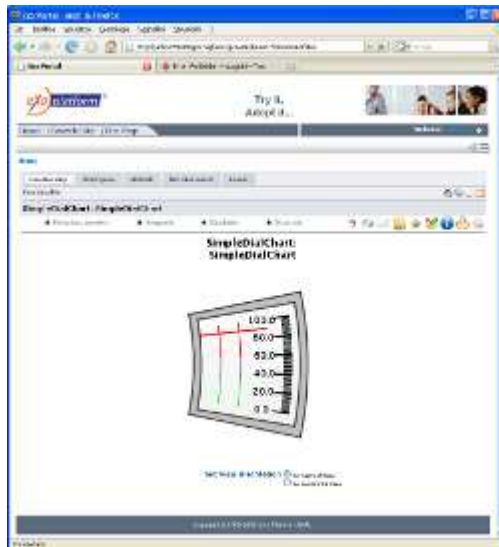

- Portlet
- Web Application
- Rich Client

Studio

- Document Design

- GEO Engine
- JPALO integration
- New Dashboards
- New Qbe
- Collaboration

Server

Region	Avg Salary	Count	Number of Croch...	Employee Salary	Avg Salary
All States	69433.67	1392.00	605.00		694.01
Canada					
Europe					
USA	39431.67	7392.00	676.00		694.01
USA	14361.60	2316.00	140.00		77.00
USA	7466.97	2672.00	136.00		67.71
USA	26721.29	4448.00	200.00		68.28
Alabama	230.72	40.00	4.00		70.00
Alaska	3593.69	744.00	62.00		67.26
Arizona	5580.99	744.00	62.00		67.76
Arkansas	3610.14	744.00	62.00		68.21
California	4288.14	880.00	74.00		67.30
Colorado	270.28	40.00	4.00		67.60
Connecticut	1110.35	228.00	18.00		68.36

Server

New Dashboards

Server

Qbe

The screenshot displays a QBE interface within a Mozilla Firefox browser window. The main area is titled 'Query' and contains a 'Schema' tree on the left and a 'Select fields' table in the center. Below the 'Select fields' table is a 'Filters' section.