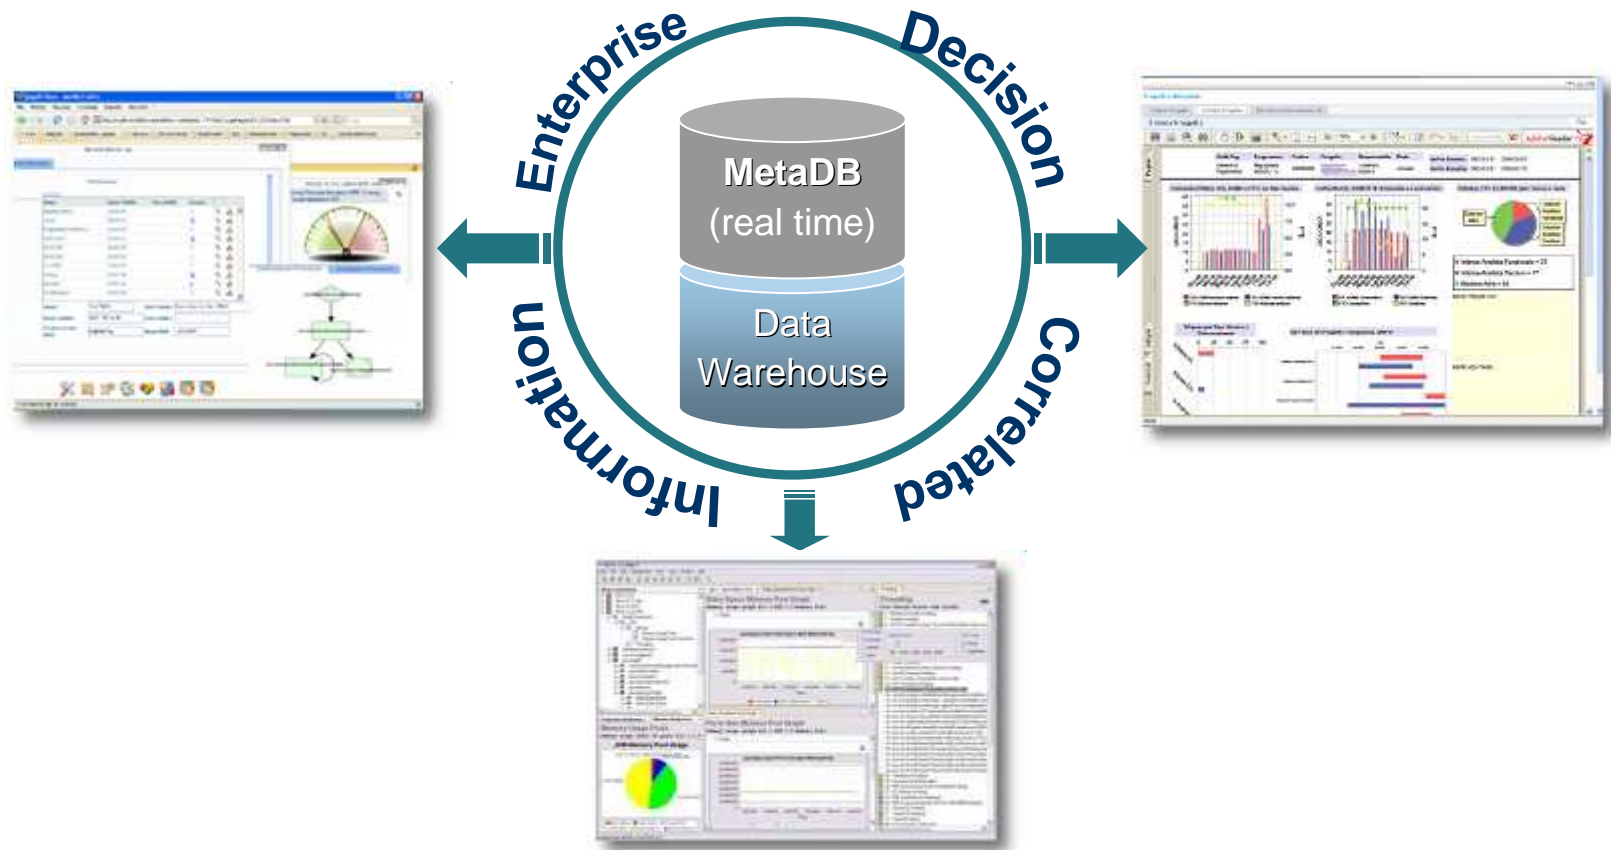

UDDI (Description, Discovery and Integration)

freebXML

ebXML (Electronic Business using eXtensible Markup Language)

Spagic Business Rules Management System

Enterprise decisions are based on Rules
define – implement – deploy – monitor

Spreadsheet
(Excel o OpenOffice)

SOA Develop. tools
(Spagic Studio)

Spagic Enterprise Monitor

- Real time monitor for processes, services and relevant information
- Error management and proces restart
- Decision support by business indicator

Integration Platform

- Third Party Solutions
- Original Modules

FOSS Approach

- LGPL

Behavioural Model

Architectural Review

- Security / SSO
- SOA

Presentation

Server

New Dashboards

Server

Qbe

The screenshot displays a QBE interface within a Mozilla Firefox browser window. The main area is titled 'Query' and contains a 'Schema' tree on the left and a 'Select fields' table in the center. Below the 'Select fields' table is a 'Filters' section.