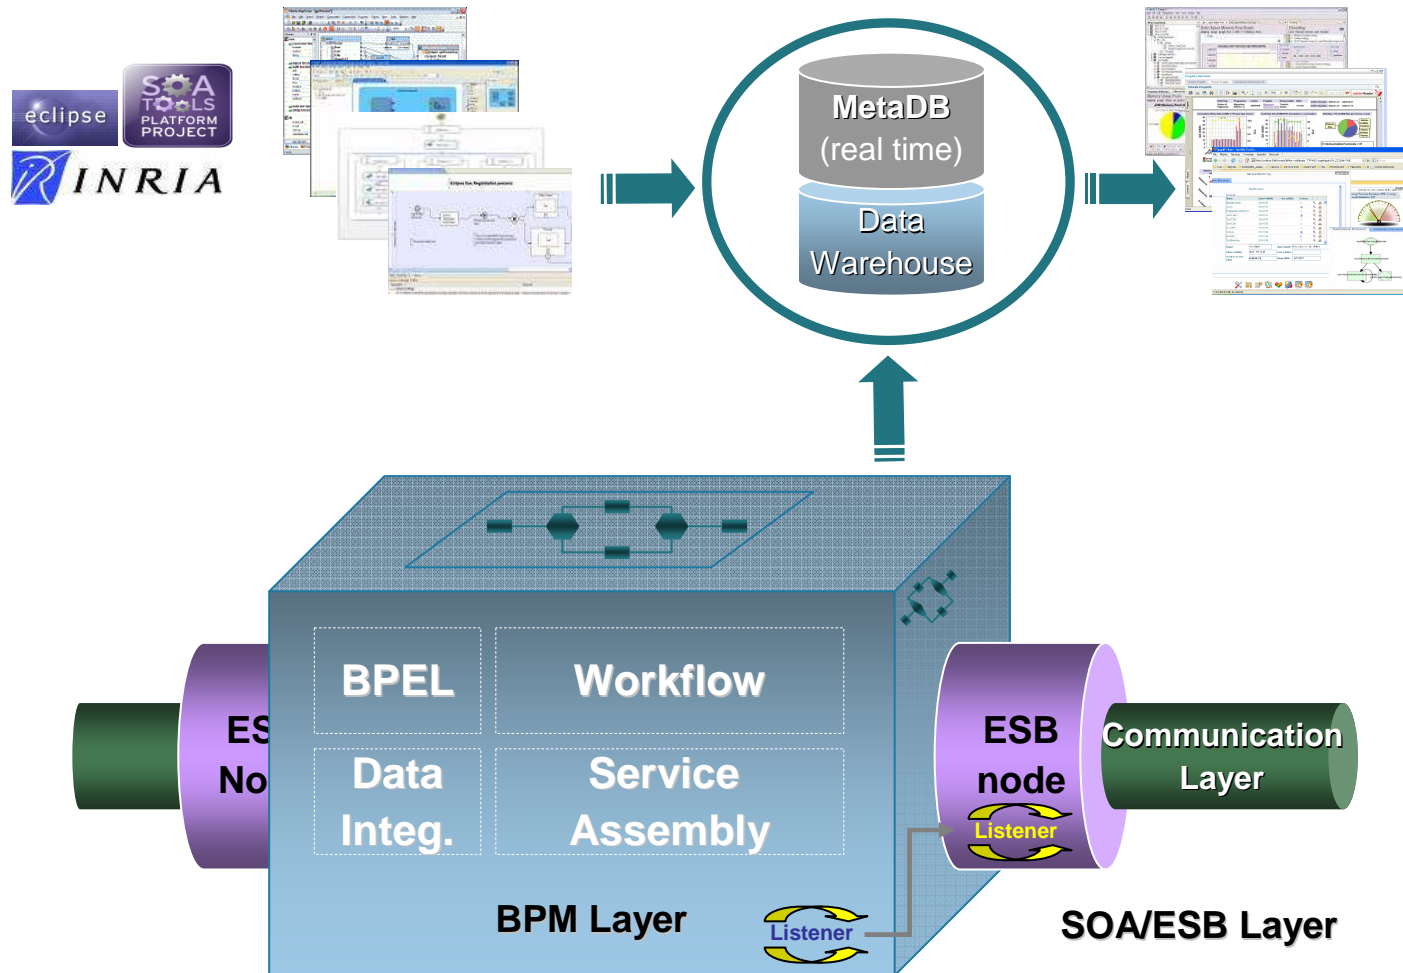

Collaboration with open source communities