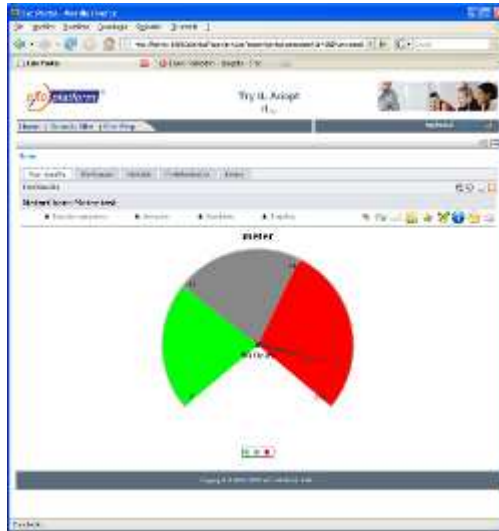

- Portlet
- Web Application
- Rich Client

Studio

- Document Design

- GEO Engine
- JPALO integration
- New Dashboards
- New Qbe
- Collaboration

Server

Region	Avg Salary	Count	Number of Croch...	Employee Salary	Avg Salary
All States	69433.67	1392.00	605.00		694.01
Canada					
Europe					
USA	39431.67	7392.00	676.00		694.01
USA	14361.60	2316.00	140.00		77.00
USA	7466.97	2672.00	136.00		67.71
USA	26721.29	4448.00	200.00		68.28
Alabama	230.72	40.00	4.00		70.00
Alaska	3593.69	744.00	62.00		67.26
Arizona	5580.99	744.00	62.00		67.76
Arkansas	3610.14	744.00	62.00		68.21
California	4288.14	880.00	74.00		67.30
Colorado	270.28	40.00	4.00		67.60
Connecticut	1110.35	228.00	18.00		68.36

Server

New Dashboards

Server

Qbe

The screenshot displays a QBE interface within a Mozilla Firefox browser window. The main area is titled 'Query' and contains a 'Schema' tree on the left and a 'Select fields' table in the center. Below the 'Select fields' table is a 'Filters' section.