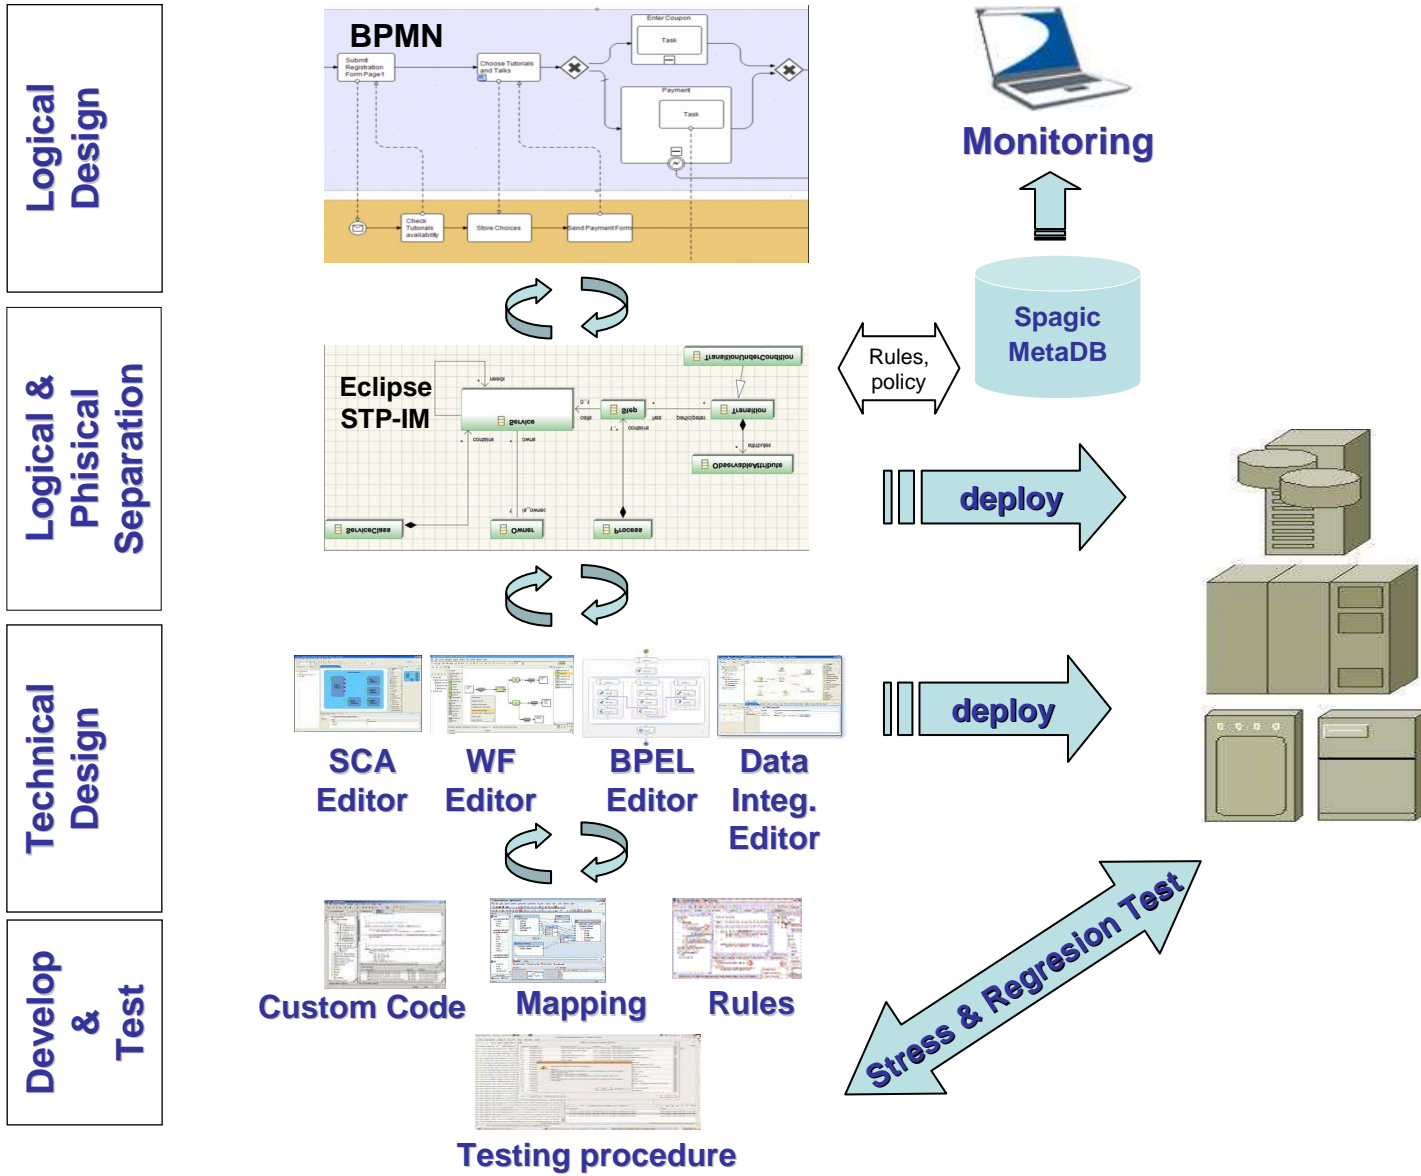

UDDI (Description, Discovery and Integration)

freebXML

ebXML (Electronic Business using eXtensible Markup Language)

Spagic Business Rules Management System

Enterprise decisions are based on Rules
define – implement – deploy – monitor

Spreadsheet
(Excel o OpenOffice)

SOA Develop. tools
(Spagic Studio)

Spagic Enterprise Monitor

- Real time monitor for processes, services and relevant information
- Error management and proces restart
- Decision support by business indicator

Server

New Dashboards

Server

Qbe

The screenshot displays a QBE interface within a Mozilla Firefox browser window. The main area is titled 'Query' and contains a 'Schema' tree on the left and a 'Select fields' table in the center. Below the 'Select fields' table is a 'Filters' section.