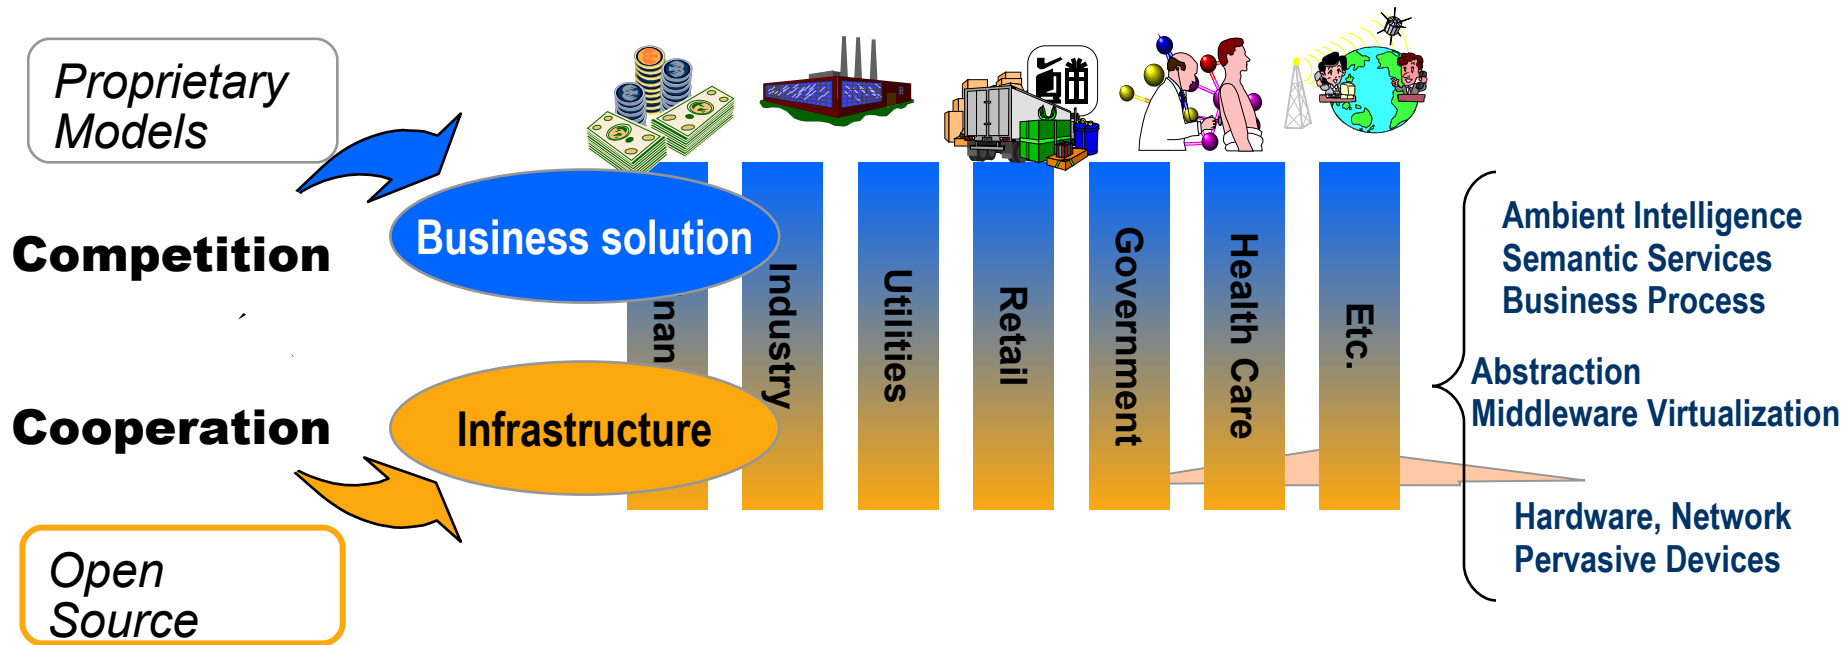

A Vision for Open Source Middleware

Critical for everyone! Shared by everybody!

The *infrastructure* of our Information Society

Same middleware used by different sectors

Simplify applications development and integration